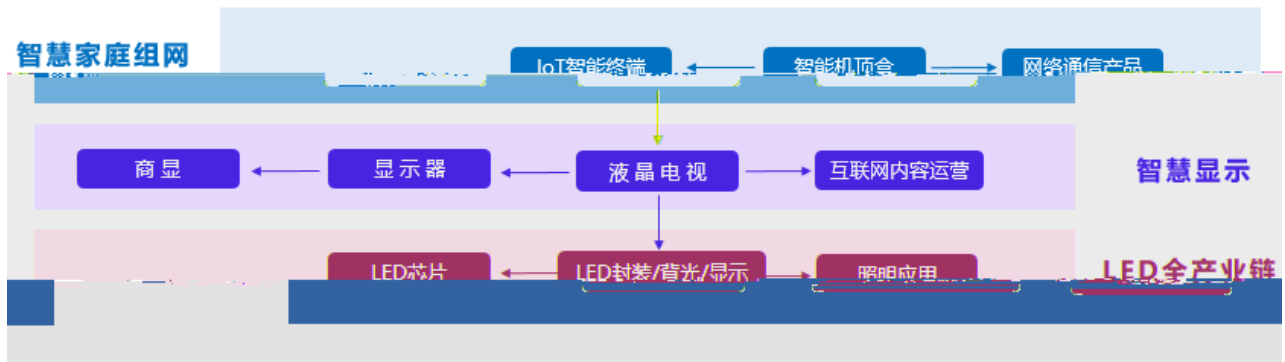

# 2020

--	--	--	--

1

			002429
	0755-33614068		0755-33614068
	ls@szmtc.com.cn		ls@szmtc.com.cn

2

LED

1

		LED	
LED	2020	23.38	2400
		LED	
LED			ODM